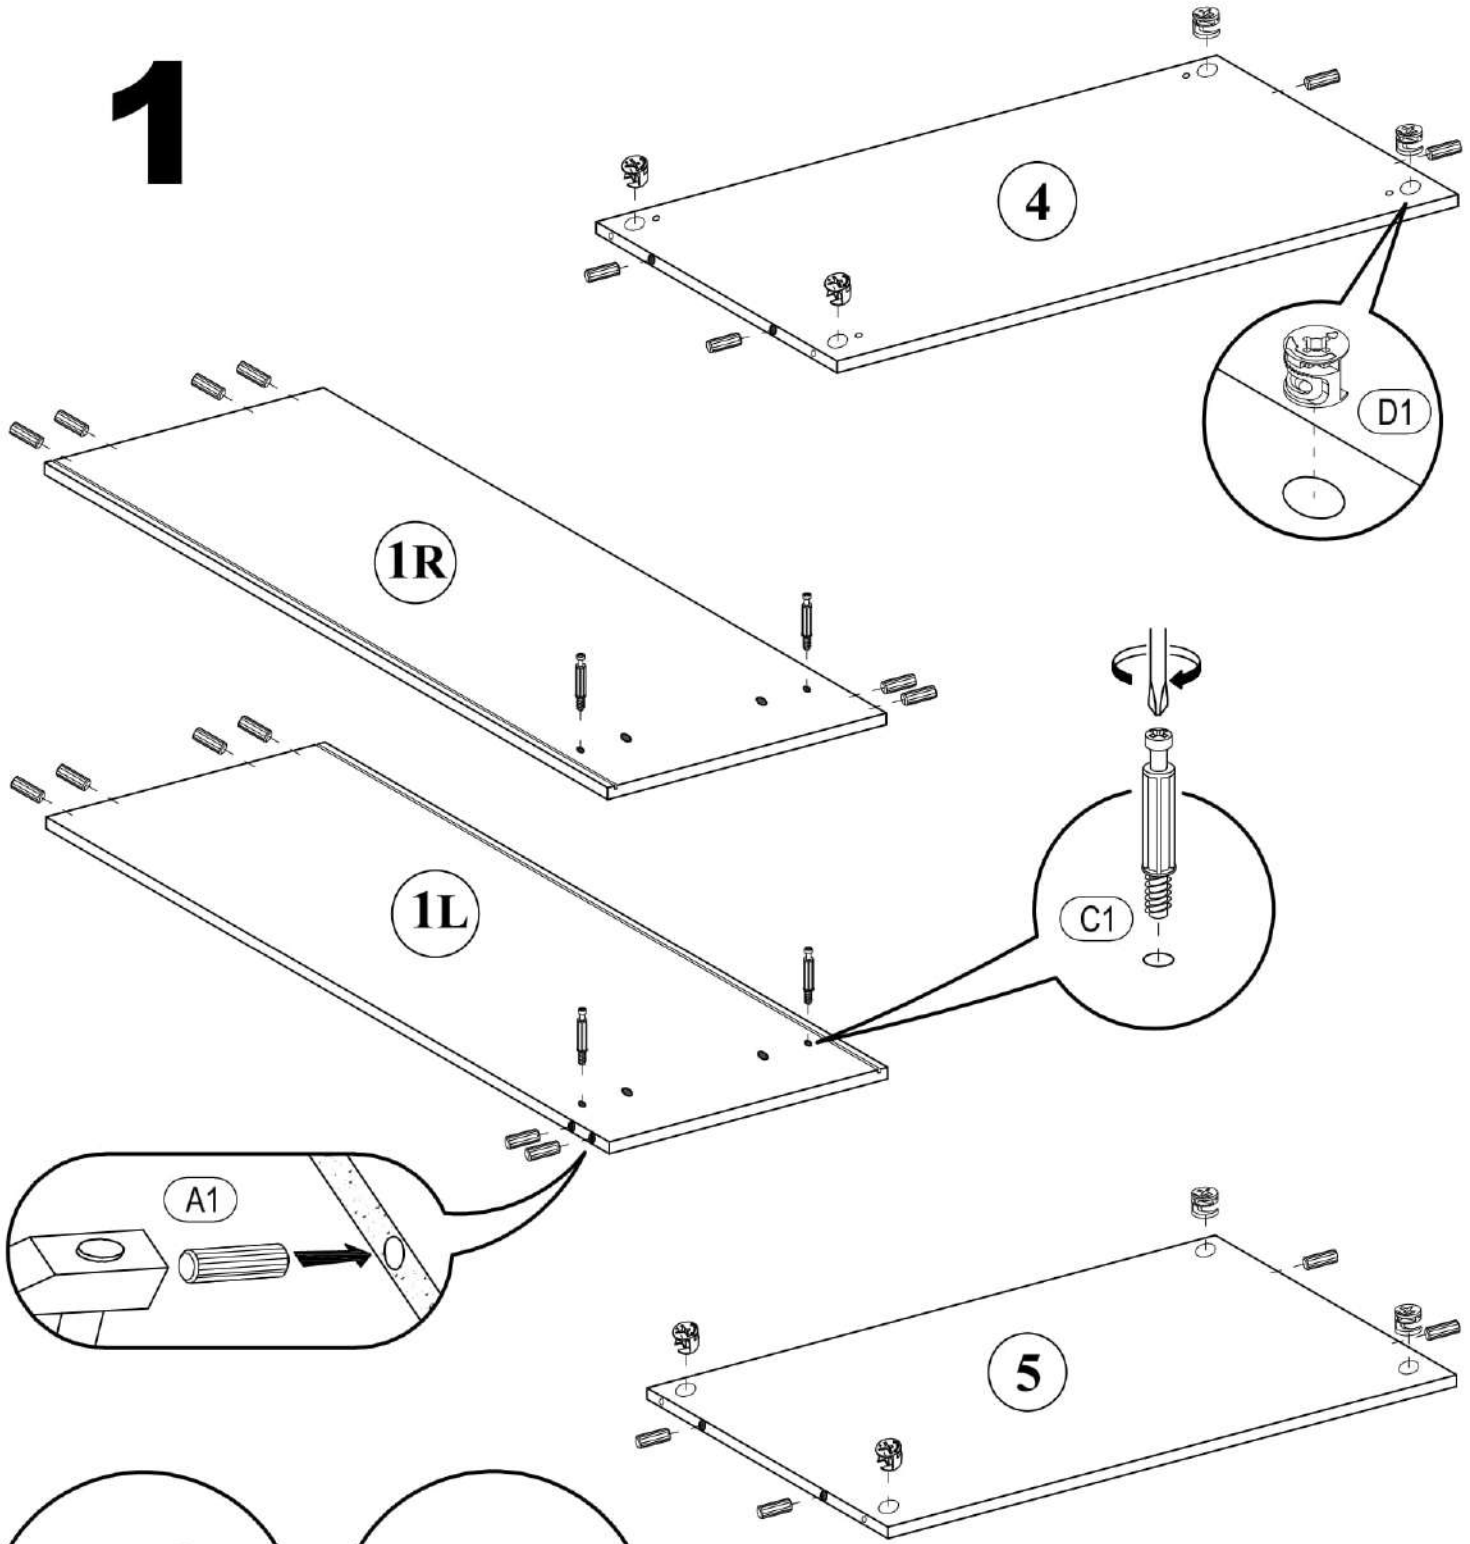

VALERIO

CHEST OF DRAWERS 2D 1Dr

VALERIO

CHEST OF DRAWERS 2D 1Dr

 <p>(A1) 8*30mm x20</p>	 <p>(C1) 5*30mm x4</p>	 <p>(D1) 16mm x8</p>
--	---	---

1

VALERIO

CHEST OF DRAWERS 2D 1Dr

 A1 8*30mm x8	 C1 5*30mm x4	 D1 16mm x4
 E5 3,5*16 x4	 F3 6,3*13mm x8	 L3 x4
		 M2 L-350mm x1

2

VALERIO

CHEST OF DRAWERS 2D 1Dr

 (C1) 5*30mm x4	 (E5) 3,5*16 x12	 (S13) x6
--	---	--

3

VALERIO
CHEST OF DRAWERS 2D 1Dr

 A1 8*30mm x4	 B1 6,3*50mm x2	 C1 5*30mm x2
		 R4 N°4 x1

12

12.1
x1

12.2
x1

VALERIO
CHEST OF DRAWERS 2D 1Dr

 A1 8*30mm x4	 D1 16mm x2	 G6 M 4*22 x2
		 I43 P-38 (256) x1

12

12.3
x1

12.4
x1

12.5
x1

VALERIO

CHEST OF DRAWERS 2D 1Dr

 (E5) 3,5*16mm x4	 (H2) x4	 (M2) L-350mm x1
--	---	---

12

12.7

x1