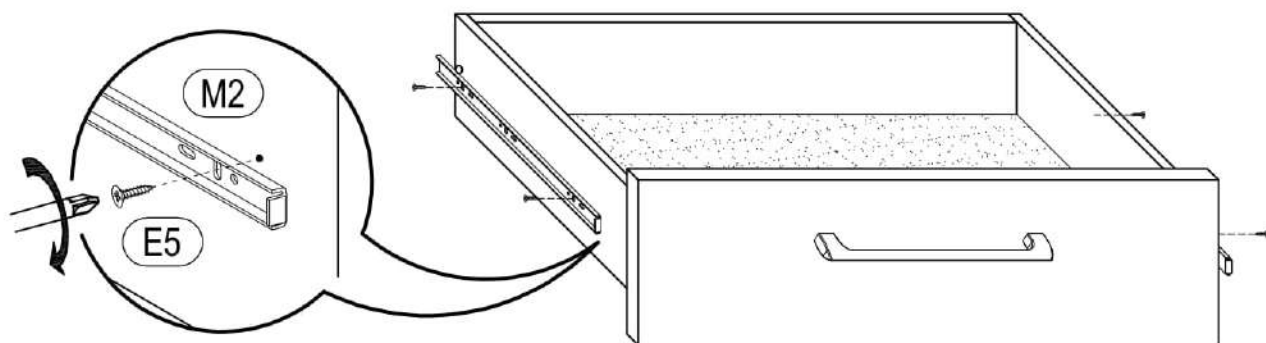

12.4
x1

12.5
x1

VALERIO

CHEST OF DRAWERS 2D 1Dr

 (E5) 3,5*16mm x4	 (H2) x4	 (M2) L-350mm x1
--	---	---

12

12.7

x1