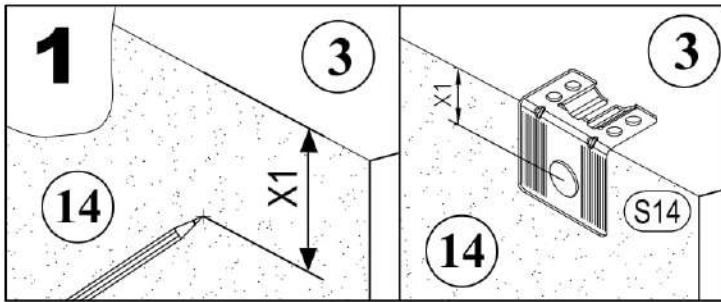

CHEST OF DRAWERS 2D 1Dr

 (E5) 3,5*16 x12	 (H2) x8	 (H12) 20x20x33 x3	
10		 (K4) x4	 (R3) 1.4*25mm 0.010kg

VALERIO

CHEST OF DRAWERS 2D 1Dr

 E4 3,5*16mm x4	 Ea4 4,2*65mm x1	 H5 8*50mm x1
		 S14 K-06 x1

11

VALERIO
CHEST OF DRAWERS 2D 1Dr

 A1 8*30mm x4	 B1 6,3*50mm x2	 C1 5*30mm x2
		 R4 N°4 x1

12

12.1
x1

12.2
x1

VALERIO
CHEST OF DRAWERS 2D 1Dr

 A1 8*30mm x4	 D1 16mm x2	 G6 M 4*22 x2
		 I43 P-38 (256) x1

12

12.3
x1