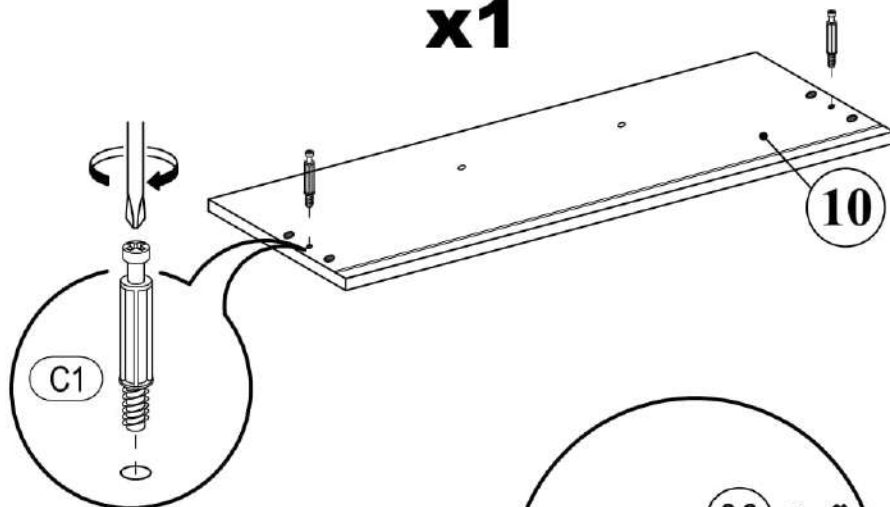

CHEST OF DRAWERS 2D 1Dr

 (E5) 3,5*16 x12	 (H2) x8	 (H12) 20x20x33 x3	
10		 (K4) x4	 (R3) 1.4*25mm 0.010kg

VALERIO

CHEST OF DRAWERS 2D 1Dr

 E4 3,5*16mm x4	 Ea4 4,2*65mm x1	 H5 8*50mm x1
		 S14 K-06 x1

11

VALERIO
CHEST OF DRAWERS 2D 1Dr

 A1 8*30mm x4	 B1 6,3*50mm x2	 C1 5*30mm x2
		 R4 N°4 x1

12

12.1
x1

12.2
x1

VALERIO
CHEST OF DRAWERS 2D 1Dr

 A1 8*30mm x4	 D1 16mm x2	 G6 M 4*22 x2
		 I43 P-38 (256) x1

12

12.3
x1

12.4
x1

12.5
x1

VALERIO

CHEST OF DRAWERS 2D 1Dr

 (E5) 3,5*16mm x4	 (H2) x4	 (M2) L-350mm x1
--	---	---

12

12.7

x1