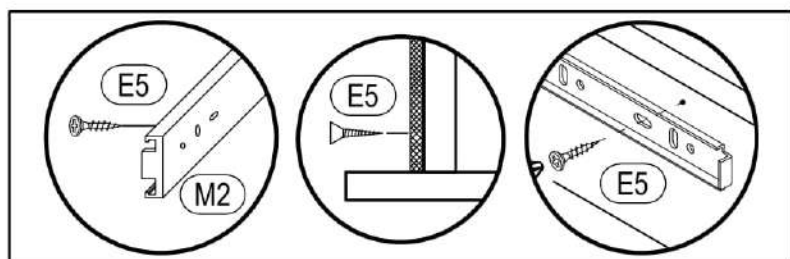

12.4
x1

12.5
x1

VALERIO

CHEST OF DRAWERS 2D 1Dr

 (E5) 3,5*16mm x4	 (H2) x4	 (M2) L-350mm x1
--	---	---

12

12.7

x1