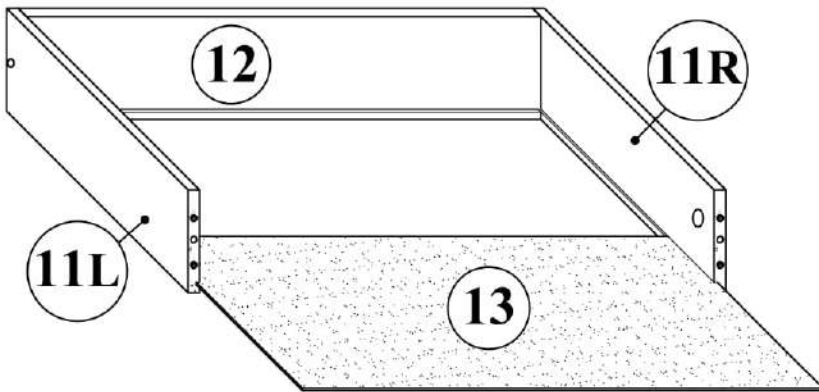

 A1 8*30mm x4	 B1 6,3*50mm x2	 C1 5*30mm x2
		 R4 N°4 x1

12

12.1
x1

12.2
x1

VALERIO
CHEST OF DRAWERS 2D 1Dr

 A1 8*30mm x4	 D1 16mm x2	 G6 M 4*22 x2
		 I43 P-38 (256) x1

12

12.3
x1

12.4
x1

12.5
x1

VALERIO

CHEST OF DRAWERS 2D 1Dr

 (E5) 3,5*16mm x4	 (H2) x4	 (M2) L-350mm x1
--	---	---

12

12.7

x1