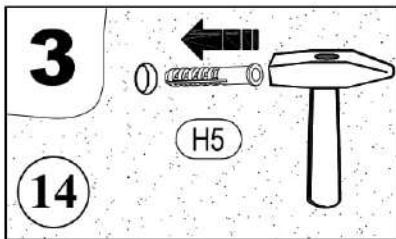

CHEST OF DRAWERS 2D 1Dr

 (E5) 3,5*16 x12	 (H2) x8	 (H12) 20x20x33 x3	
10		 (K4) x4	 (R3) 1.4*25mm 0.010kg

VALERIO

CHEST OF DRAWERS 2D 1Dr

 E4 3,5*16mm x4	 Ea4 4,2*65mm x1	 H5 8*50mm x1
		 S14 K-06 x1

11

VALERIO
CHEST OF DRAWERS 2D 1Dr