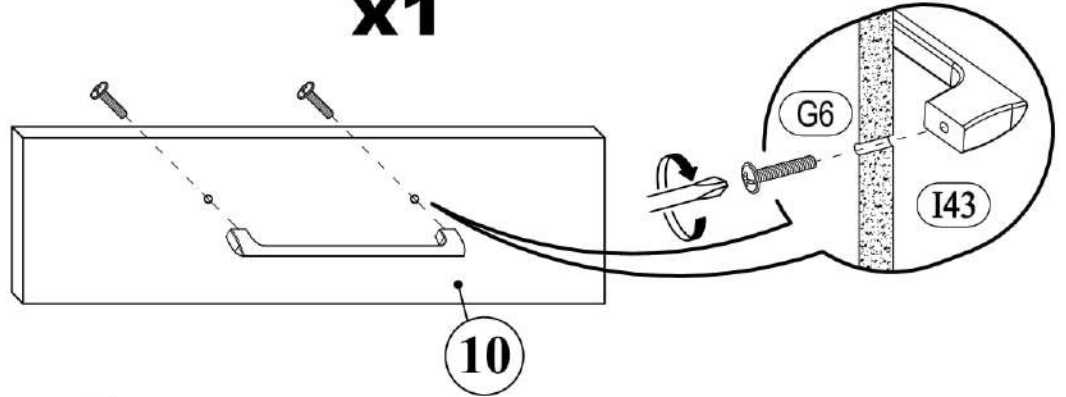

 A1 8*30mm x4	 B1 6,3*50mm x2	 C1 5*30mm x2
		 R4 N°4 x1

12

12.1
x1

12.2
x1

VALERIO
CHEST OF DRAWERS 2D 1Dr

 A1 8*30mm x4	 D1 16mm x2	 G6 M 4*22 x2
		 I43 P-38 (256) x1

12

12.3
x1

12.4
x1

12.5
x1

VALERIO

CHEST OF DRAWERS 2D 1Dr

 (E5) 3,5*16mm x4	 (H2) x4	 (M2) L-350mm x1
--	---	---

12

12.7

x1