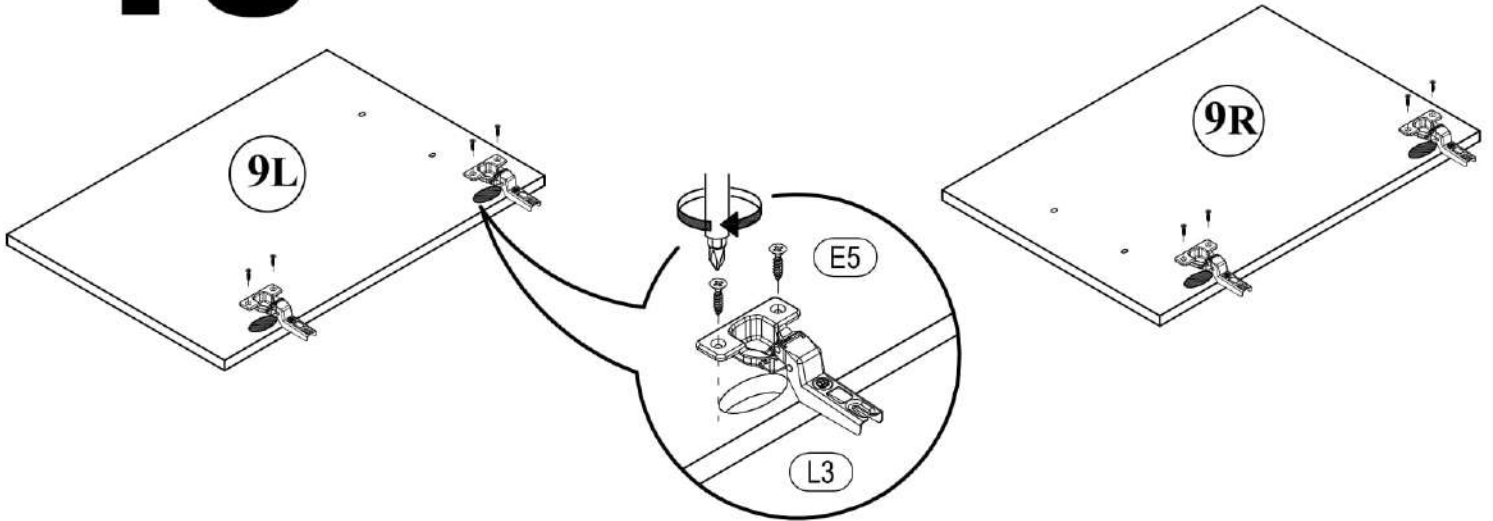

VALERIO
CHEST OF DRAWERS 2D 1Dr

13

  E5 3,5*16 x8	 L3 x4