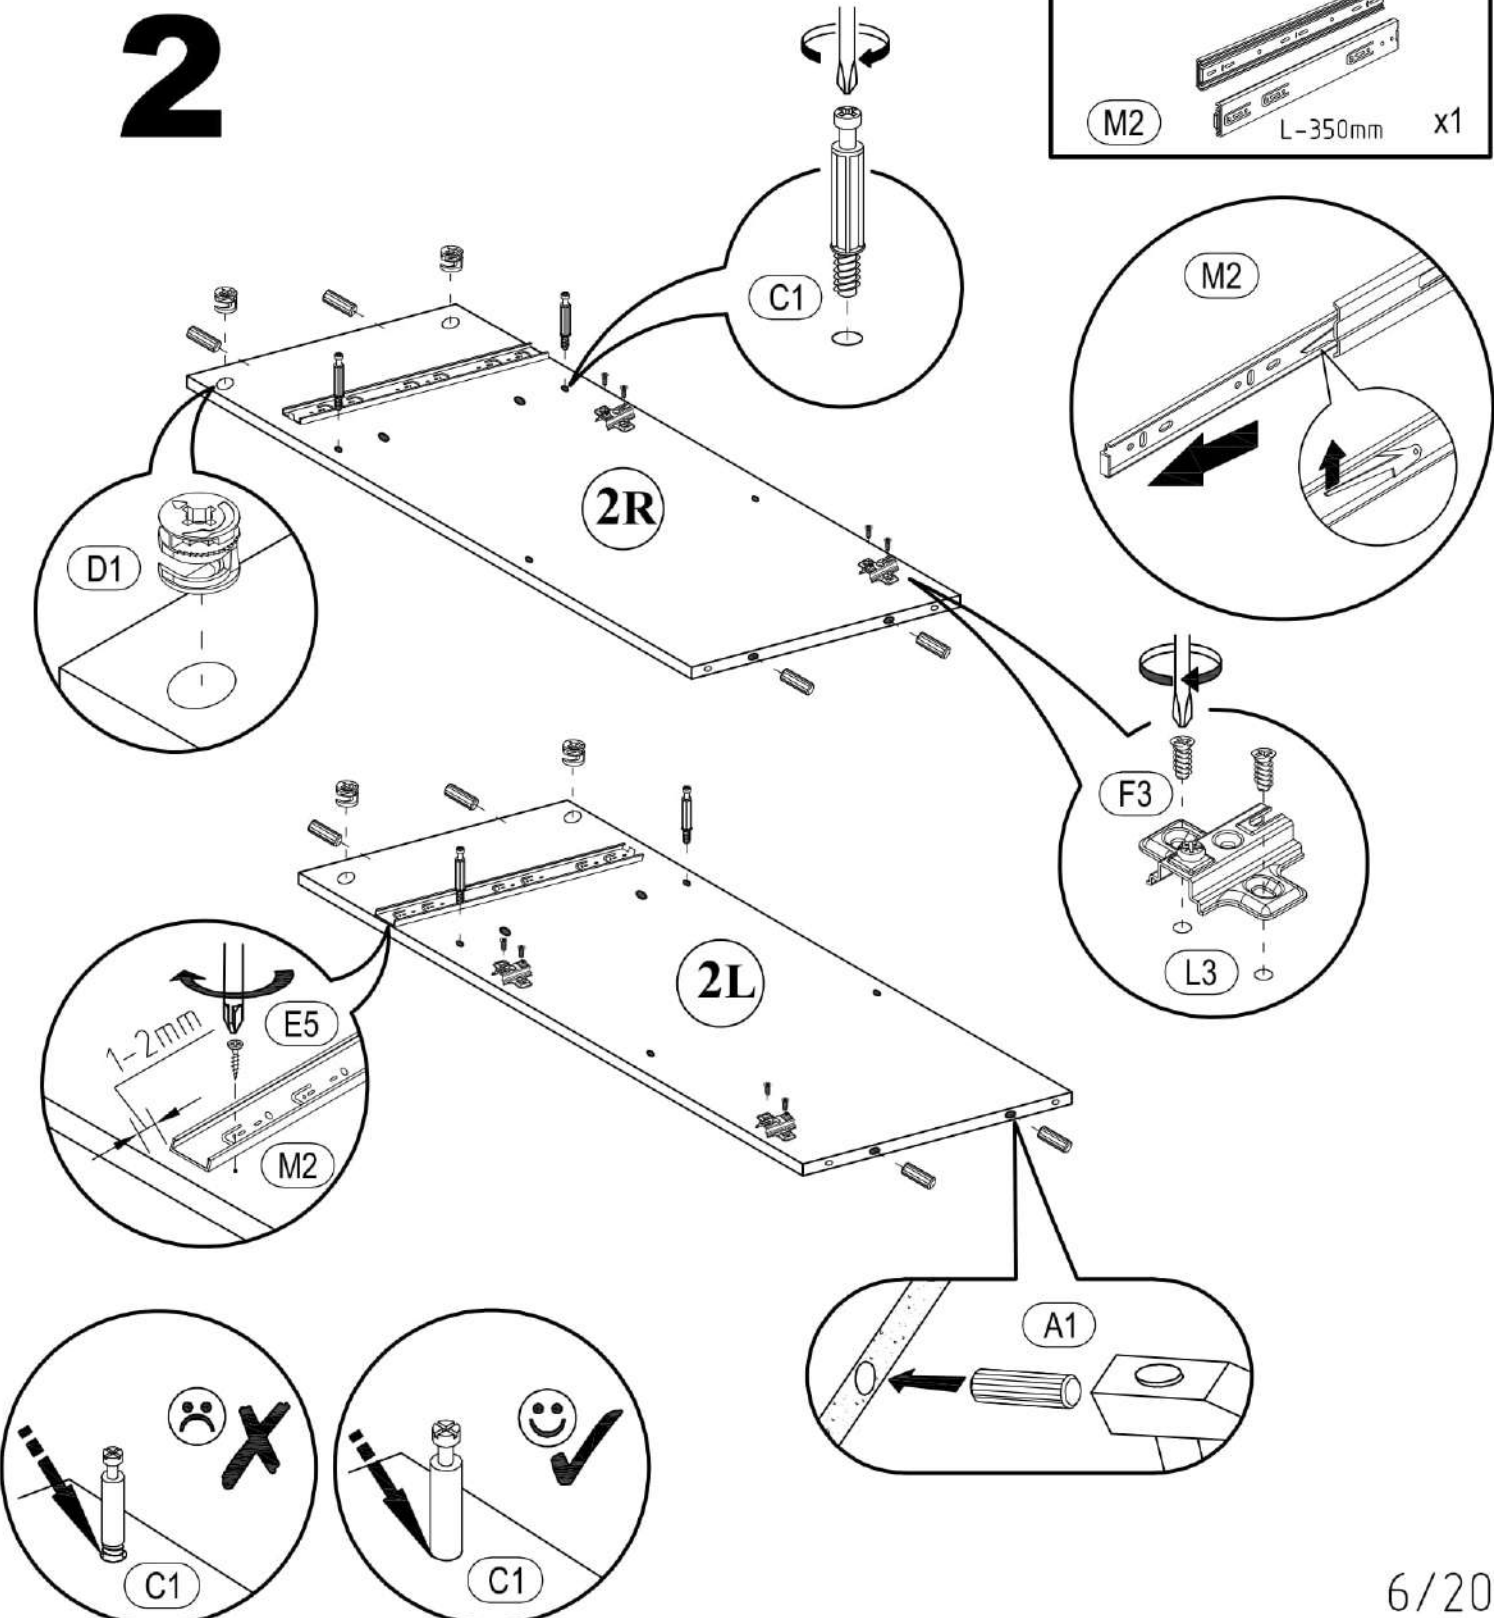

VALERIO

CHEST OF DRAWERS 2D 1Dr

VALERIO

CHEST OF DRAWERS 2D 1Dr

 <p>(A1) 8*30mm x20</p>	 <p>(C1) 5*30mm x4</p>	 <p>(D1) 16mm x8</p>
--	---	---

1

VALERIO

CHEST OF DRAWERS 2D 1Dr

 A1 8*30mm x8	 C1 5*30mm x4	 D1 16mm x4
 E5 3,5*16 x4	 F3 6,3*13mm x8	 L3 x4
		 M2 L-350mm x1

2

VALERIO

CHEST OF DRAWERS 2D 1Dr

 (C1) 5*30mm x4	 (E5) 3,5*16 x12	 (S13) x6
--	---	--

3

VALERIO
CHEST OF DRAWERS 2D 1Dr