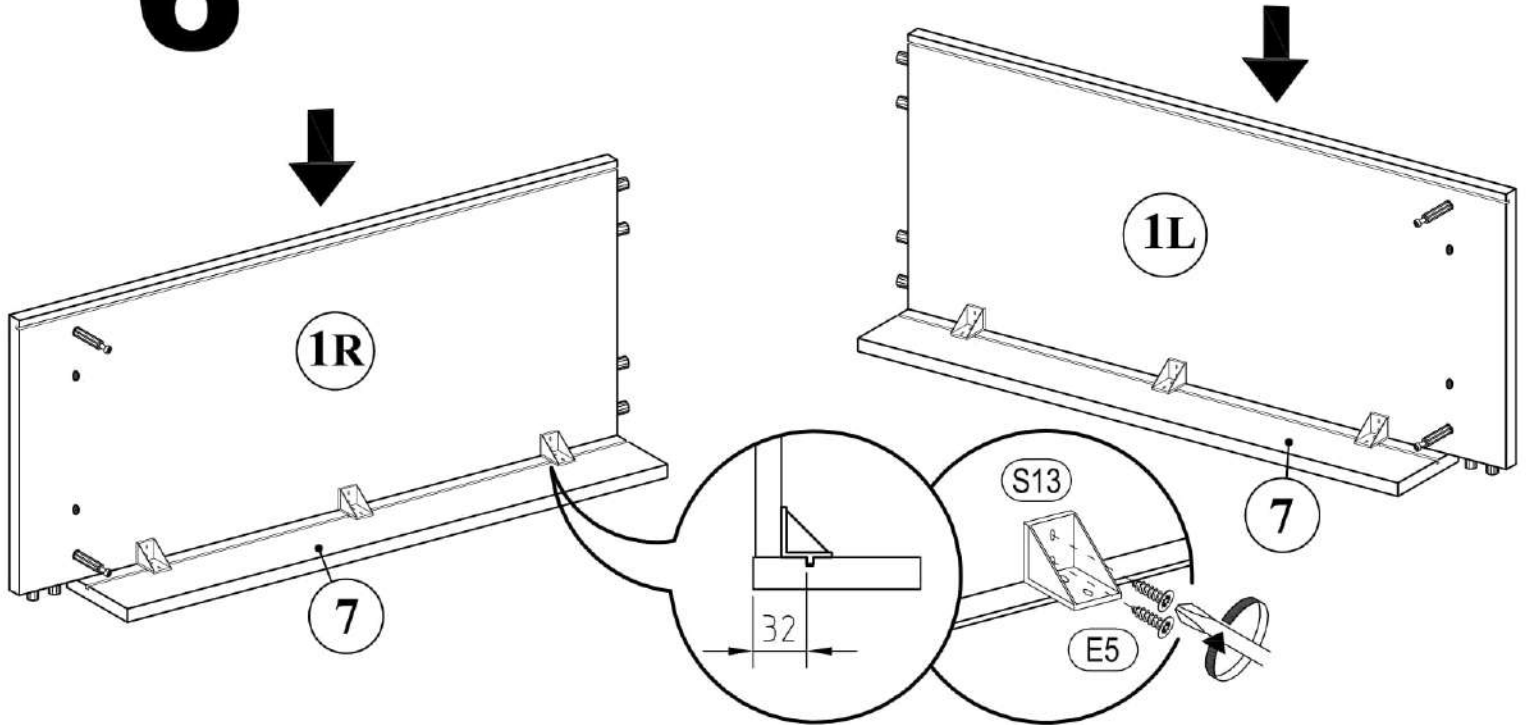

VALERIO

CHEST OF DRAWERS 2D 1D1

6

7