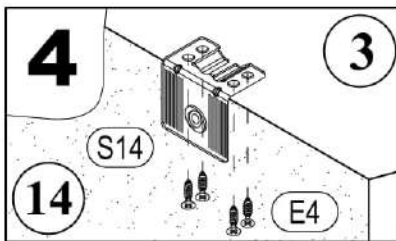

CHEST OF DRAWERS 2D 1Dr

 (E5) 3,5*16 x12	 (H2) x8	 (H12) 20x20x33 x3	
10		 (K4) x4	 (R3) 1.4*25mm 0.010kg

VALERIO

CHEST OF DRAWERS 2D 1Dr

 E4 3,5*16mm x4	 Ea4 4,2*65mm x1	 H5 8*50mm x1
		 S14 K-06 x1

11

VALERIO
CHEST OF DRAWERS 2D 1Dr