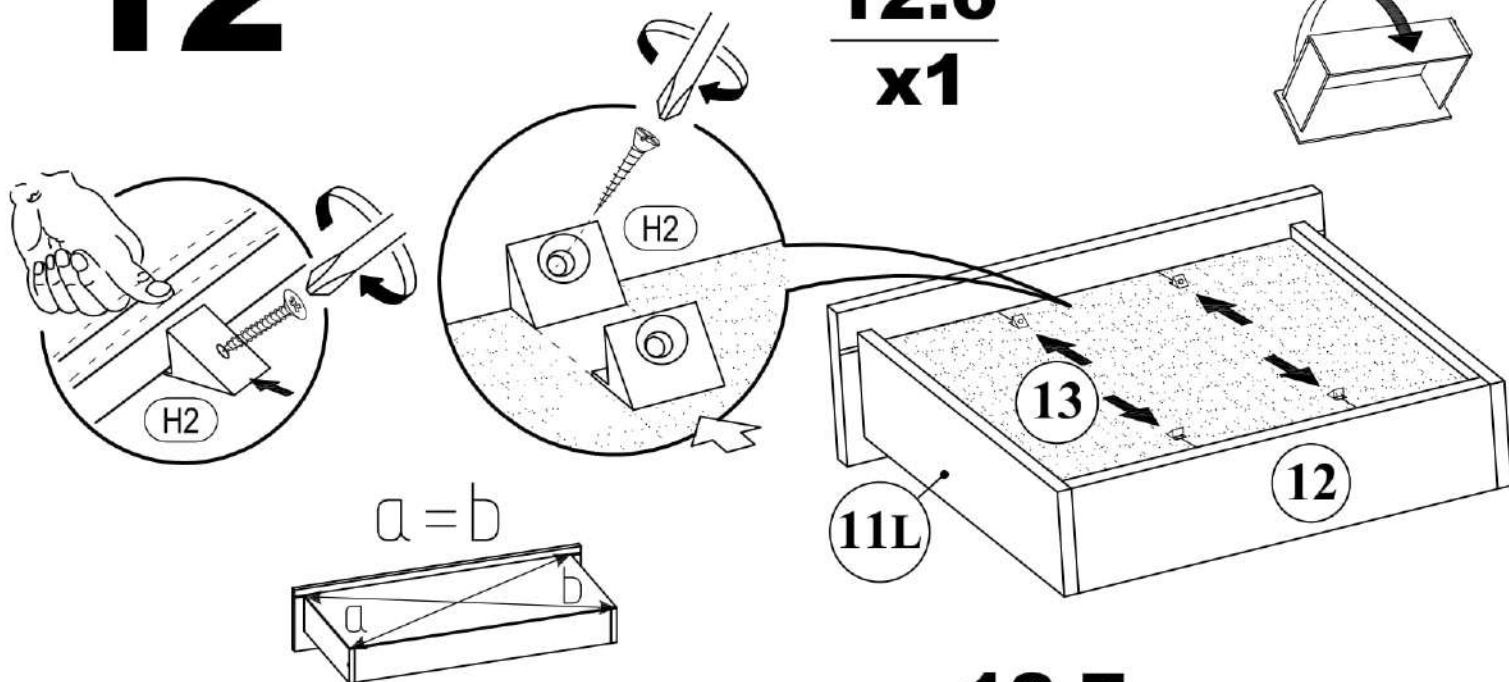

12.4
x1

12.5
x1

VALERIO

CHEST OF DRAWERS 2D 1Dr

 (E5) 3,5*16mm x4	 (H2) x4	 (M2) L-350mm x1
--	---	---

12

12.7

x1