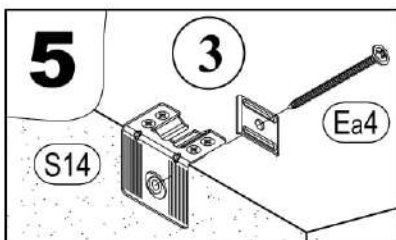

CHEST OF DRAWERS 2D 1Dr

 (E5) 3,5*16 x12	 (H2) x8	 (H12) 20x20x33 x3	
10		 (K4) x4	 (R3) 1.4*25mm 0.010kg

VALERIO

CHEST OF DRAWERS 2D 1Dr

 E4 3,5*16mm x4	 Ea4 4,2*65mm x1	 H5 8*50mm x1
		 S14 K-06 x1

11

VALERIO
CHEST OF DRAWERS 2D 1Dr

 A1 8*30mm x4	 B1 6,3*50mm x2	 C1 5*30mm x2
		 R4 N°4 x1

12

12.1
x1

12.2
x1

VALERIO
CHEST OF DRAWERS 2D 1Dr

 A1 8*30mm x4	 D1 16mm x2	 G6 M 4*22 x2
		 I43 P-38 (256) x1

12

12.3
x1