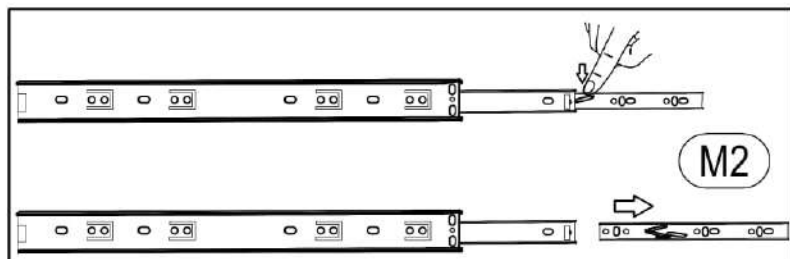

12.4
x1

12.5
x1

VALERIO

CHEST OF DRAWERS 2D 1Dr

 (E5) 3,5*16mm x4	 (H2) x4	 (M2) L-350mm x1
--	---	---

12

12.7

x1