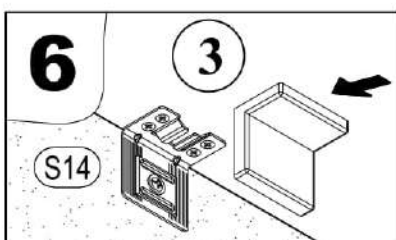

CHEST OF DRAWERS 2D 1Dr

 (E5) 3,5*16 x12	 (H2) x8	 (H12) 20x20x33 x3	
10		 (K4) x4	 (R3) 1.4*25mm 0.010kg

VALERIO

CHEST OF DRAWERS 2D 1Dr

 E4 3,5*16mm x4	 Ea4 4,2*65mm x1	 H5 8*50mm x1
		 S14 K-06 x1

11

VALERIO
CHEST OF DRAWERS 2D 1Dr

 A1 8*30mm x4	 B1 6,3*50mm x2	 C1 5*30mm x2
		 R4 N°4 x1

12

12.1
x1

12.2
x1

VALERIO
CHEST OF DRAWERS 2D 1Dr

 A1 8*30mm x4	 D1 16mm x2	 G6 M 4*22 x2
		 I43 P-38 (256) x1

12

12.3
x1