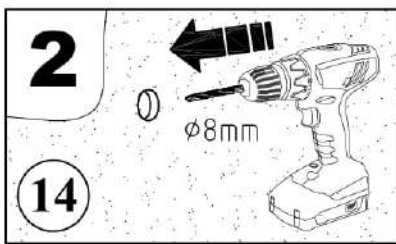

CHEST OF DRAWERS 2D 1Dr

 (E5) 3,5*16 x12	 (H2) x8	 (H12) 20x20x33 x3	
10		 (K4) x4	 (R3) 1.4*25mm 0.010kg

VALERIO

CHEST OF DRAWERS 2D 1Dr

 E4 3,5*16mm x4	 Ea4 4,2*65mm x1	 H5 8*50mm x1
		 S14 K-06 x1

11

VALERIO
CHEST OF DRAWERS 2D 1Dr